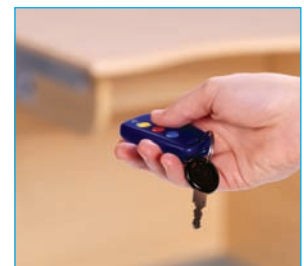

The Verso desk offers your school enhanced security with lockable lids and secure CPU towers. When not in use all your computer equipment is protected and out of sight.

THE BRETTFORD VERSO DESK

Incorporate computer equipment into every classroom to meet today's increasingly ICT focused curriculum, without losing any teaching space!

Key benefits:

- Pneumatic opening mechanism for instant transformation and minimal classroom disruption
- Verso offers a clear unobstructed working area with a large 435mmD work surface even when tower is raised (630mmD when closed)
- Rising tower suitable for housing up to 19" monitors along with the keyboard & mouse to neatly store all your computer equipment and prevent loss
- Locking lids and secure CPU cages help prevent theft, vandalism and accidental damage to your equipment – Non locking version also available
- Allow students access to USB, headphone & mic sockets whilst keeping the CPU securely locked away with the optional connecting hub panel
- Grommet holes and locking cable compartment to keep wires tidy and safe from tripping feet or probing fingers. Locking compartment also doubles as a storage area
- Supplied with grey frame and beech laminate top as standard

	Width mm	Depth mm	Height mm
Ultra	630	630	660/710/760
Tower/Music	800	630	660/710/760
	880	630	660/710/760
	1260	630	660/710/760
Music only	1400	630	660/710/760

Rising tower holds up to 19" monitors

Large clear working surface even when tower is raised (curvature edge optional)

Locking lids to keep your equipment safe

Remote locking option saves precious teaching time

Lock your CPU away whilst still allowing students access to USB, headphone & mic sockets

Locking CPU holder for added security