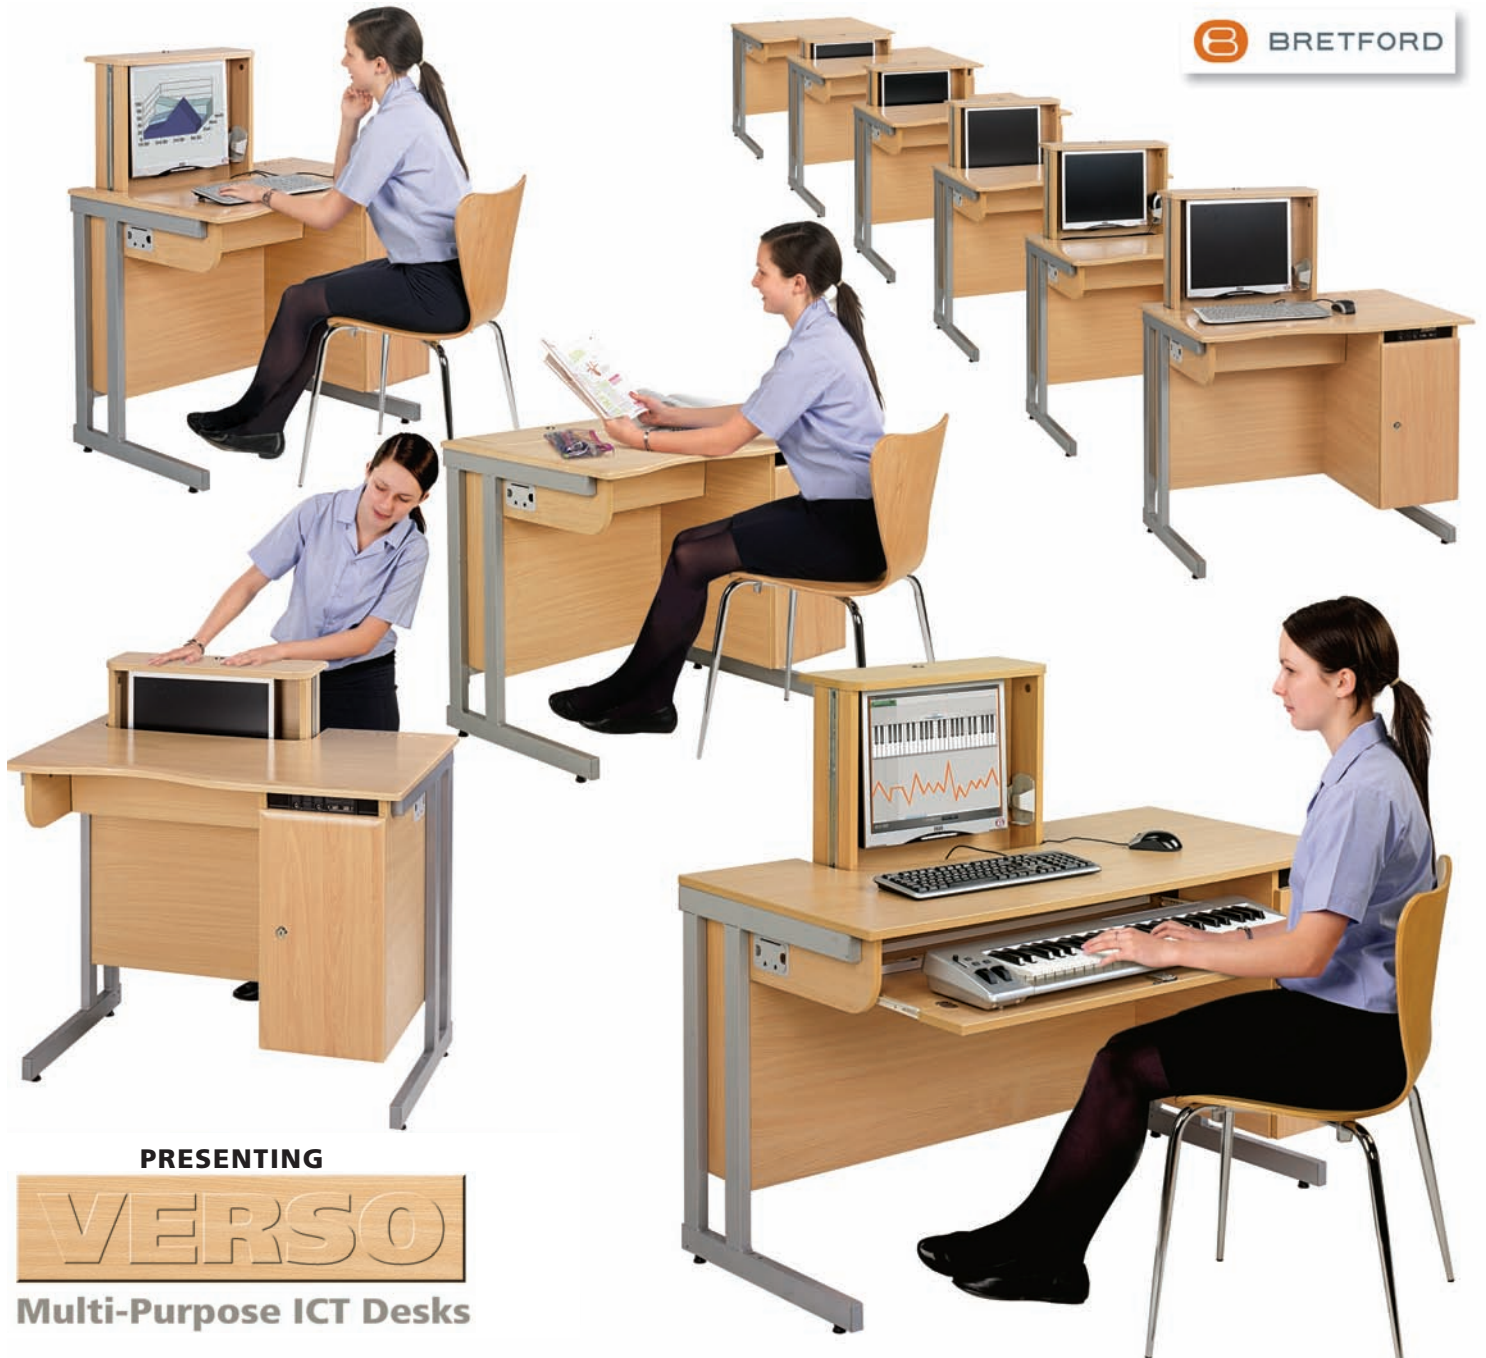

From CLASSROOM to IT ROOM ... in an instant!!!

 BRET FORD

PRESENTING

VERSO

Multi-Purpose ICT Desks

Is space for your IT lessons limited?

Dedicated IT rooms can tie up vast areas to house computer hardware rendering them inappropriate for general lessons. The Bretford Verso desk solves this issue by concealing IT equipment within the furniture when not in use, leaving a clear, flexible work surface for general classroom activities.

The Verso desk offers your school enhanced security with lockable lids and secure CPU towers. When not in use all your computer equipment is protected and out of sight.

THE BRETTFORD VERSO DESK

Incorporate computer equipment into every classroom to meet today's increasingly ICT focused curriculum, without losing any teaching space!

Key benefits:

- Pneumatic opening mechanism for instant transformation and minimal classroom disruption
- Verso offers a clear unobstructed working area with a large 435mmD work surface even when tower is raised (630mmD when closed)
- Rising tower suitable for housing up to 19" monitors along with the keyboard & mouse to neatly store all your computer equipment and prevent loss
- Locking lids and secure CPU cages help prevent theft, vandalism and accidental damage to your equipment – Non locking version also available
- Allow students access to USB, headphone & mic sockets whilst keeping the CPU securely locked away with the optional connecting hub panel
- Grommet holes and locking cable compartment to keep wires tidy and safe from tripping feet or probing fingers. Locking compartment also doubles as a storage area
- Supplied with grey frame and beech laminate top as standard